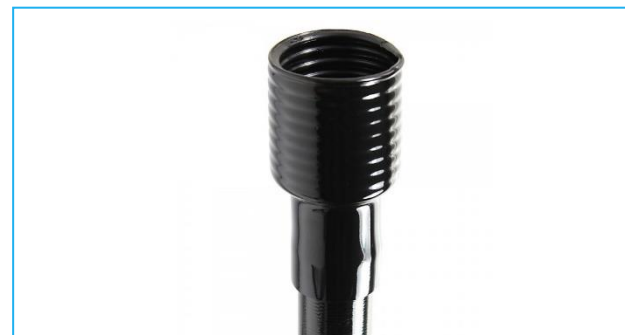

Flexi Neck 90° Tool Holder: 44mm Inside Diameter

**SkyVac Hose to Drum Cuff**

SkyVac Hose to Drum Cuff: 38mm Port to 38mm Hose

SkyVac Hose to Drum Cuff: 50mm Port to fit 38mm Hose

SkyVac Hose to Drum Cuff: 50mm Port to fit 50mm Hose

**Flexi-Hose Cuff**

Flexi-Hose Cuff: **44mm Pole Cuff: - for 44mm Suction Poles**

Flexi-Hose Cuff: **44mm Pole Cuff: - for 44mm Suction poles**

Flexi-Hose Cuff: **50mm Pole Cuff: - for 50mm skyVac® Elite Poles**