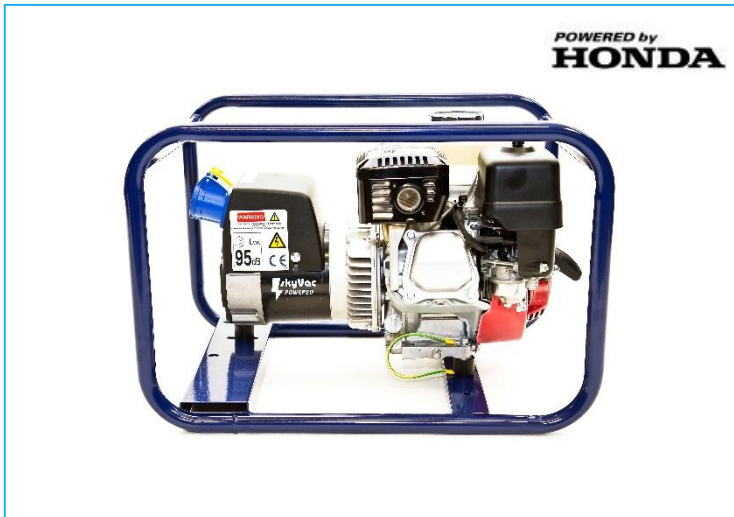

SkyVac 2.7kva Petrol Generator

Our SkyVac power generator is designed to power the **SkyVac Atom (only)**. No assembly required, it is simply ready to use out of the box by just adding oil and petrol.

SkyVac 2.7kva Petrol Generator