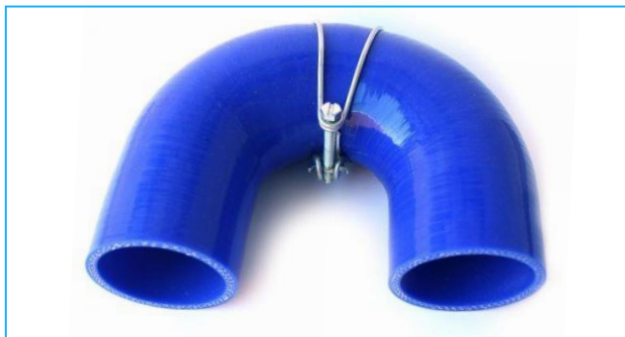

External Cleaning:

Flexi Neck 180° Tool Holder

Flexi Neck 180° Tool Holder: 44mm Inside Diameter